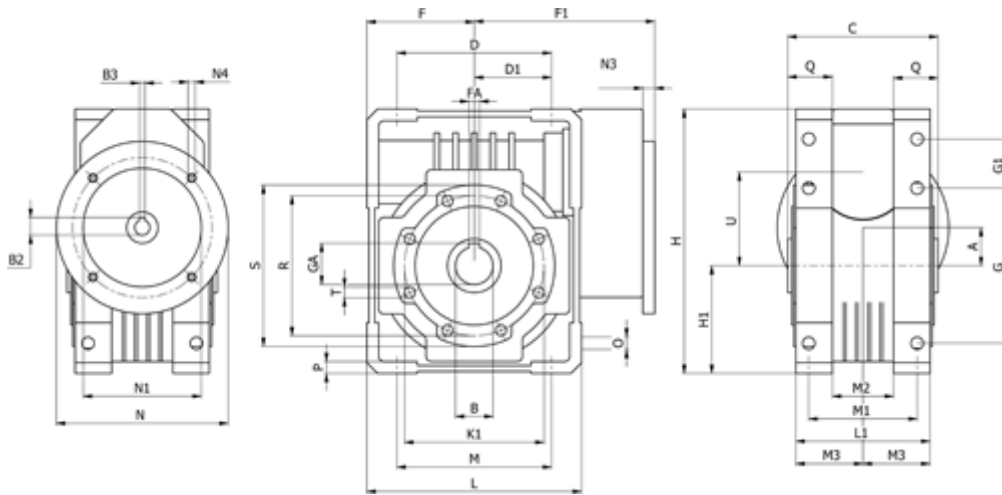

Data Sheet

Article number: 3921086069730

Description: Worm gear
WR 86-U-69-80B5, without lubrication

Measures

A = 86.90	F = 100	L = 200	N2 = 130	T = M10x18
B = 35	F1 = 180	L1 = 125	N3 = 12.0	U = 110
B1 E7 = 19	FA = 10	M = 144	N4 = M10x13	
B2 = 21.8	G = 144	M1 = 101	O = 11.5	
B3 H9 = 6	G1 = 45.5	M2 = 57	P = 11	
C = 140	GA = 38.3	M3 = 64.5	Q = 45	
D = 144.0	H = 245.5	N = 200	R = 130	
D1 = 72.0	H1 = 100.0	N1 = 165	S = 150	